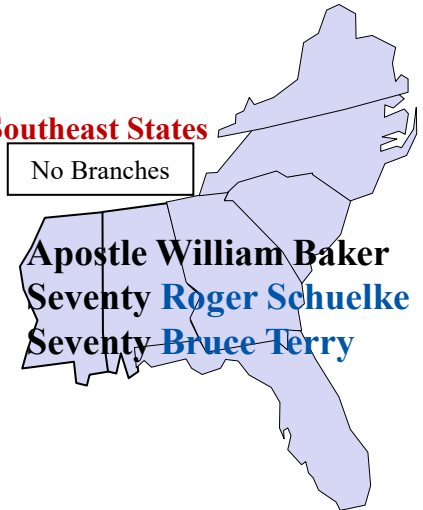

APOSTOLIC FIELDS

Northwest & Western States including Alaska & Hawaii

No Branches

North Central & Upper Great Lakes States

Missouri Valley, IA
First Michigan, MI

Northeast States

First West Virginia, WV
Parkersburg, WV
Southern Indiana, IN

CPZ & Central States

Apostle Steve Tims
Seventy Chad Buttery
Seventy Derek Ashwill
Seventy Darrin Moore
Seventy Josh Terry

Center Place of Zion

Blue Springs, MO
Bountiful, MO
Center, MO
First, MO

International Fields

- Canada**
Apostle Matt Goodrich
Seventy Bruce Terry
- Central & South America**
Apostle William Baker
- Europe & Middle East**
Apostle Rod Walsh
- Africa**
Apostle **Ralph Damon**
Seventy Friday Mbaoma
- India & Asia**
Apostle **Ralph Damon**
- Pacific Region**
Apostle Steve Tims

South Central States

- SCD
- Rogers, AR
- Carthage, MO
- Blackgum, OK
- Sperry, OK

Apostle Roger Tracy
Seventy **Roger Schuelke**
Seventy **Bruce Terry**

Southeast States

No Branches

Notes:

- Those “double assigned” are noted in **dark blue**