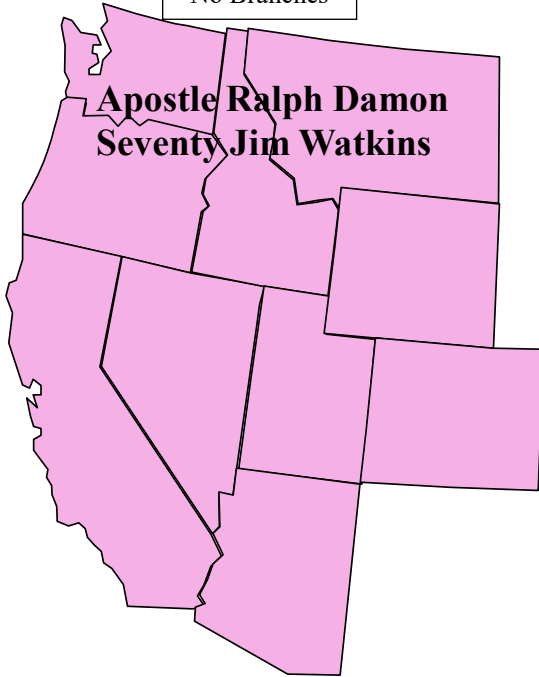

APOSTOLIC FIELDS

Northwest & Western States including Alaska & Hawaii

No Branches

North Central & Upper Great Lakes States

Missouri Valley, IA
First Michigan, MI

Northeast States

First West Virginia, WV
Parkersburg, WV
Southern Indiana, IN

CPZ & Central States

Apostle Steve Tims
Seventy Chad Buttery
Seventy Derek Ashwill
Seventy Darrin Moore
Seventy Josh Terry

Center Place of Zion

Blue Springs, MO
Bountiful, MO
Center, MO
First, MO

International Fields

- Canada**
Apostle Matt Goodrich
Seventy Bruce Terry
- Central & South America**
Apostle William Baker
- Europe & Middle East**
Apostle Rod Walsh
- Africa**
Apostle **Ralph Damon**
Seventy Friday Mbaoma
- India & Asia**
Apostle **Ralph Damon**
- Pacific Region**
Apostle Steve Tims

South Central States

- SCD
- Rogers, AR
- Carthage, MO
- Blackgum, OK
- Sperry, OK

Apostle Roger Tracy
Seventy **Roger Schuelke**
Seventy **Bruce Terry**

Southeast States

No Branches

Notes:

- Those “double assigned” are noted in **dark blue**