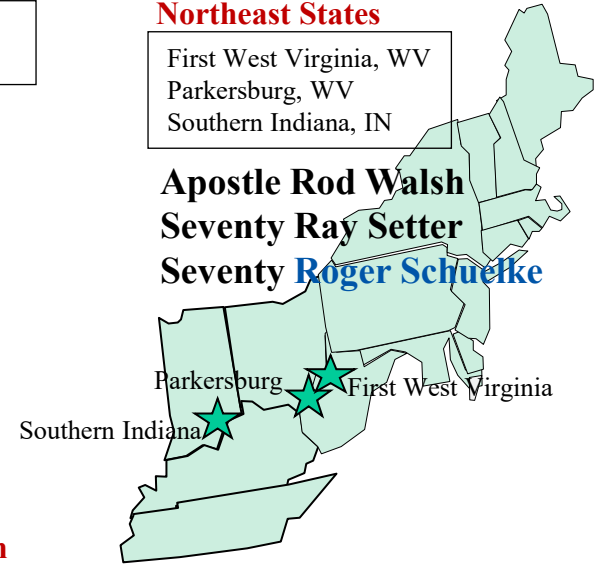

APOSTOLIC FIELDS

Northwest & Western States including Alaska & Hawaii

No Branches

North Central & Upper Great Lakes States

Missouri Valley, IA
First Michigan, MI

Northeast States

First West Virginia, WV
Parkersburg, WV
Southern Indiana, IN

CPZ & Central States

Apostle Steve Tims
Seventy Chad Buttery
Seventy Derek Ashwill
Seventy Darrin Moore
Seventy Josh Terry

Center Place of Zion

Blue Springs, MO
Bountiful, MO
Center, MO
First, MO

International Fields

- Canada**
Apostle Matt Goodrich
Seventy Bruce Terry
- Central & South America**
Apostle William Baker
- Europe & Middle East**
Apostle Rod Walsh
- Africa**
Apostle **Ralph Damon**
Seventy Friday Mbaoma
- India & Asia**
Apostle **Ralph Damon**
- Pacific Region**
Apostle Steve Tims

South Central States

- SCD
- Rogers, AR
- Carthage, MO
- Blackgum, OK
- Sperry, OK

Apostle Roger Tracy
Seventy **Roger Schuelke**
Seventy **Bruce Terry**

Southeast States

No Branches

Notes:

- Those “double assigned” are noted in **dark blue**