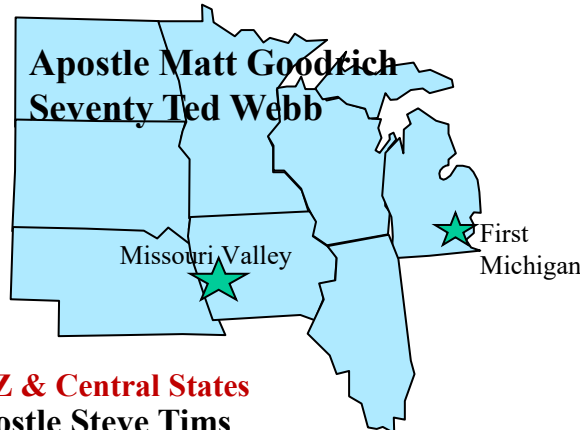

APOSTOLIC FIELDS

Northwest & Western States including Alaska & Hawaii

No Branches

North Central & Upper Great Lakes States

Missouri Valley, IA
First Michigan, MI

Northeast States

First West Virginia, WV
Parkersburg, WV
Southern Indiana, IN

CPZ & Central States

Apostle Steve Tims
Seventy Chad Buttery
Seventy Derek Ashwill
Seventy Darrin Moore
Seventy Josh Terry

Center Place of Zion

Blue Springs, MO
Bountiful, MO
Center, MO
First, MO

International Fields

- Canada**
Apostle Matt Goodrich
Seventy Bruce Terry
- Central & South America**
Apostle William Baker
- Europe & Middle East**
Apostle Rod Walsh
- Africa**
Apostle **Ralph Damon**
Seventy Friday Mbaoma
- India & Asia**
Apostle **Ralph Damon**
- Pacific Region**
Apostle Steve Tims

South Central States

- SCD
- Rogers, AR
- Carthage, MO
- Blackgum, OK
- Sperry, OK

Apostle Roger Tracy
Seventy **Roger Schuelke**
Seventy **Bruce Terry**

Southeast States

No Branches

Notes:

- Those “double assigned” are noted in **dark blue**