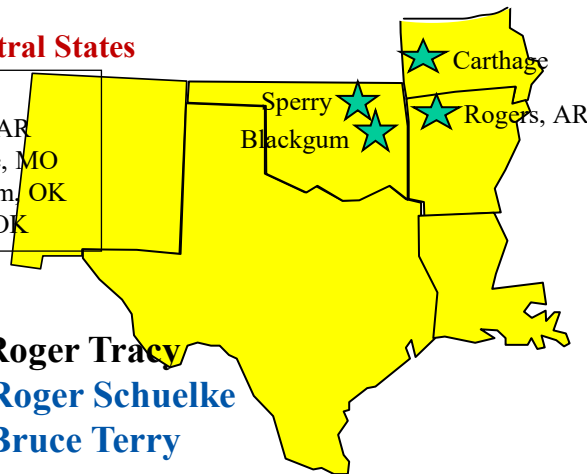

APOSTOLIC FIELDS

Northwest & Western States including Alaska & Hawaii

No Branches

North Central & Upper Great Lakes States

Missouri Valley, IA
First Michigan, MI

Northeast States

First West Virginia, WV
Parkersburg, WV
Southern Indiana, IN

CPZ & Central States

Apostle Steve Tims
Seventy Chad Buttery
Seventy Derek Ashwill
Seventy Darrin Moore
Seventy Josh Terry

Center Place of Zion

Blue Springs, MO
Bountiful, MO
Center, MO
First, MO

International Fields

- Canada**
Apostle Matt Goodrich
Seventy Bruce Terry
- Central & South America**
Apostle William Baker
- Europe & Middle East**
Apostle Rod Walsh
- Africa**
Apostle **Ralph Damon**
Seventy Friday Mbaoma
- India & Asia**
Apostle **Ralph Damon**
- Pacific Region**
Apostle Steve Tims

South Central States

- SCD
- Rogers, AR
- Carthage, MO
- Blackgum, OK
- Sperry, OK

Apostle Roger Tracy
Seventy **Roger Schuelke**
Seventy **Bruce Terry**

Southeast States

No Branches

Notes:

- Those “double assigned” are noted in **dark blue**