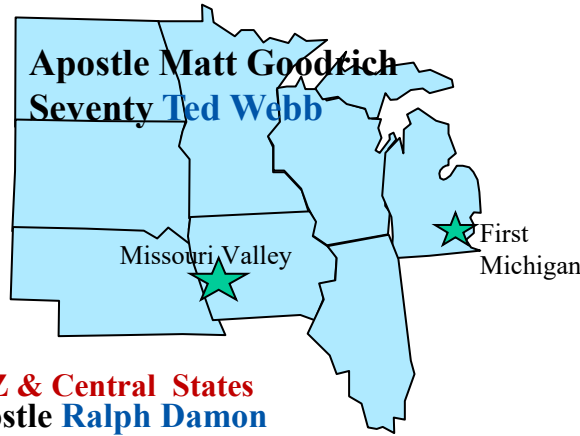

APOSTOLIC FIELDS

Northwest & Western States including Alaska & Hawaii

No Branches

North Central & Upper Great Lakes States

Missouri Valley, IA
First Michigan, MI

Northeast States

First West Virginia, WV
Parkersburg, WV
Southern Indiana, IN

CPZ & Central States

Apostle Ralph Damon
Apostle Steve Tims
Seventy Chad Buttery
Seventy Derek Ashwill
Seventy Darrin Moore
Seventy Josh Terry

Center Place of Zion

Blue Springs, MO
Bountiful, MO
Center, MO
First, MO

International Fields

- Canada**
Apostle Matt Goodrich
Seventy Bruce Terry
- Central & South America**
Apostle William Baker
- Europe & Middle East**
Apostle Rod Walsh
- Africa**
Apostle **Ralph Damon**
Seventy Friday Mbaoma
- India & Asia**
Apostle **Ralph Damon**
- Pacific Region**
Apostle Steve Tims

South Central States

- SCD
- Rogers, AR
- Carthage, MO
- Blackgum, OK
- Sperry, OK

Apostle Roger Tracy
Seventy Roger Schuelke
Seventy Bruce Terry

Southeast States

No Branches

Apostle William Baker
Seventy Roger Schuelke
Seventy Bruce Terry