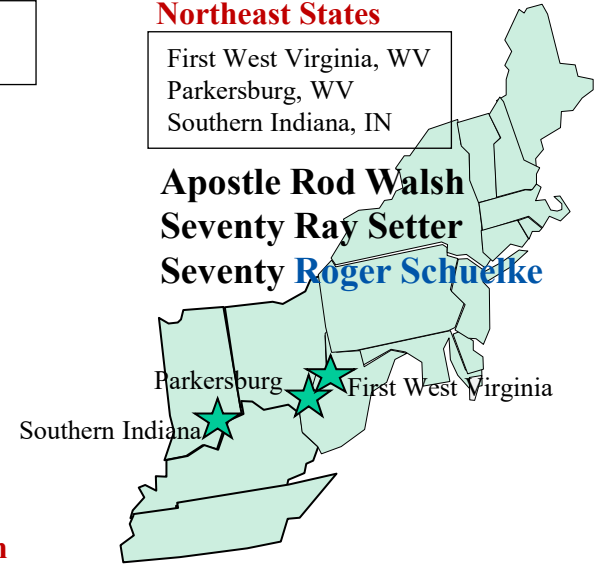

APOSTOLIC FIELDS

Northwest & Western States including Alaska & Hawaii

No Branches

North Central & Upper Great Lakes States

Missouri Valley, IA
First Michigan, MI

Northeast States

First West Virginia, WV
Parkersburg, WV
Southern Indiana, IN

CPZ & Central States

Apostle Ralph Damon
Apostle Steve Tims
Seventy Chad Buttery
Seventy Derek Ashwill
Seventy Darrin Moore
Seventy Josh Terry

Center Place of Zion

Blue Springs, MO
Bountiful, MO
Center, MO
First, MO

International Fields

- Canada**
Apostle Matt Goodrich
Seventy Bruce Terry
- Central & South America**
Apostle William Baker
- Europe & Middle East**
Apostle Rod Walsh
- Africa**
Apostle **Ralph Damon**
Seventy Friday Mbaoma
- India & Asia**
Apostle **Ralph Damon**
- Pacific Region**
Apostle Steve Tims

South Central States

- SCD
- Rogers, AR
- Carthage, MO
- Blackgum, OK
- Sperry, OK

Apostle Roger Tracy
Seventy Roger Schuelke
Seventy Bruce Terry

Southeast States

No Branches

Apostle William Baker
Seventy Roger Schuelke
Seventy Bruce Terry