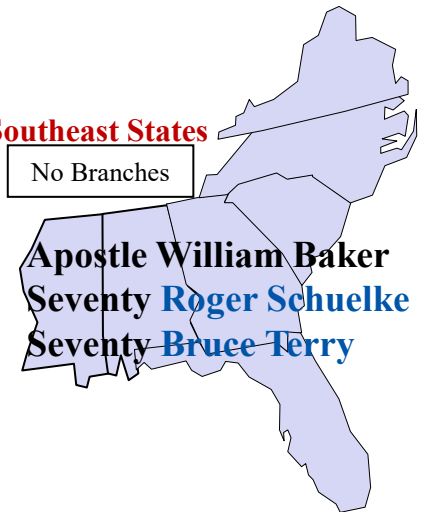

APOSTOLIC FIELDS

Northwest & Western States including Alaska & Hawaii

No Branches

North Central & Upper Great Lakes States

Missouri Valley, IA
First Michigan, MI

Northeast States

First West Virginia, WV
Parkersburg, WV
Southern Indiana, IN

International Fields

- Canada**
Apostle Matt Goodrich
Seventy Bruce Terry
- Central & South America**
Apostle William Baker
- Europe & Middle East**
Apostle Rod Walsh
- Africa**
Apostle **Ralph Damon**
Seventy Friday Mbaoma
- India & Asia**
Apostle **Ralph Damon**
- Pacific Region**
Apostle Steve Tims

South Central States

- SCD
- Rogers, AR
- Carthage, MO
- Blackgum, OK
- Sperry, OK

Apostle Roger Tracy
Seventy Roger Schuelke
Seventy Bruce Terry

Southeast States

No Branches

Apostle William Baker
Seventy Roger Schuelke
Seventy Bruce Terry

Notes:

- Those “double assigned” are noted in **dark blue**