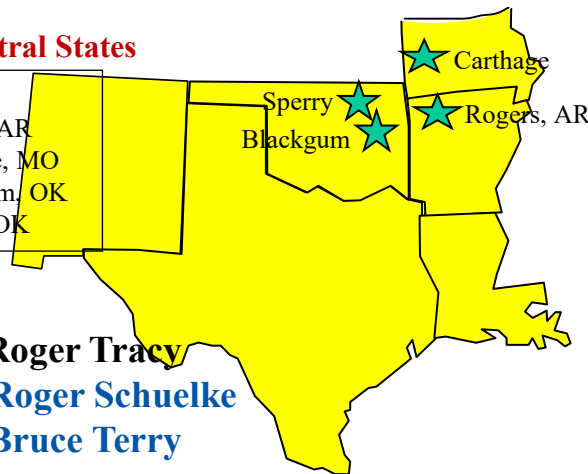

APOSTOLIC FIELDS

Northwest & Western States including Alaska & Hawaii

No Branches

North Central & Upper Great Lakes States

Missouri Valley, IA
First Michigan, MI

Northeast States

First West Virginia, WV
Parkersburg, WV
Southern Indiana, IN

CPZ & Central States

Apostle Ralph Damon
Apostle Steve Tims
Seventy Chad Buttery
Seventy Derek Ashwill
Seventy Darrin Moore
Seventy Josh Terry

Center Place of Zion

Blue Springs, MO
Bountiful, MO
Center, MO
First, MO

International Fields

- Canada**
Apostle Matt Goodrich
Seventy Bruce Terry
- Central & South America**
Apostle William Baker
- Europe & Middle East**
Apostle Rod Walsh
- Africa**
Apostle **Ralph Damon**
Seventy Friday Mbaoma
- India & Asia**
Apostle **Ralph Damon**
- Pacific Region**
Apostle Steve Tims

South Central States

- SCD
- Rogers, AR
- Carthage, MO
- Blackgum, OK
- Sperry, OK

Apostle Roger Tracy
Seventy Roger Schuelke
Seventy Bruce Terry

Southeast States

No Branches

Apostle William Baker
Seventy Roger Schuelke
Seventy Bruce Terry