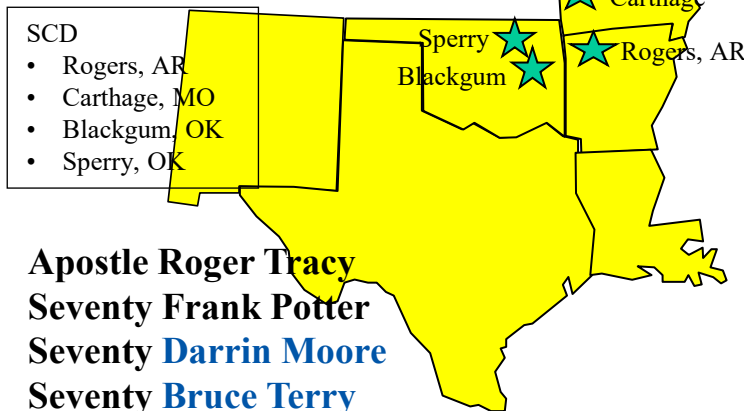

APOSTOLIC FIELDS

Northwest & Western States

North Central & Upper Great Lakes States including Alaska

Northeast States

CPZ & Central States including Hawaii

Southeast States

International Fields

- Canada**
- Apostle Matt Goodrich
- Seventy Bruce Terry
- Central & South America**
- Apostle William Baker
- Europe**
- Apostle Richard Paris
- Middle East**
- Apostle Rod Walsh
- Africa**
- Apostle **Ralph Damon**
- Seventy Friday Mbaoma
- India & Asia**
- Apostle **Ralph Damon**
- Pacific Region**
- Apostle Steve Tims

South Central States

Notes:
• Those “double assigned” are noted in **dark blue**