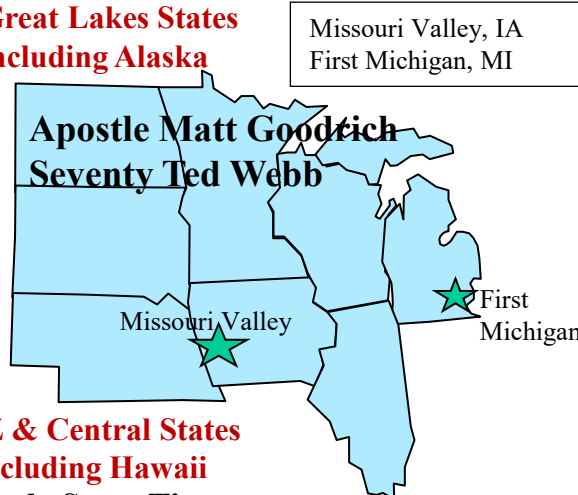

APOSTOLIC FIELDS

Northwest & Western States

North Central & Upper Great Lakes States including Alaska

Northeast States

CPZ & Central States including Hawaii

Southeast States

International Fields

- Canada**
- Apostle Matt Goodrich
- Seventy Bruce Terry
- Central & South America**
- Apostle William Baker
- Europe**
- Apostle Richard Paris
- Middle East**
- Apostle Rod Walsh
- Africa**
- Apostle **Ralph Damon**
- Seventy Friday Mbaoma
- India & Asia**
- Apostle **Ralph Damon**
- Pacific Region**
- Apostle Steve Tims

South Central States

Notes:
• Those “double assigned” are noted in **dark blue**