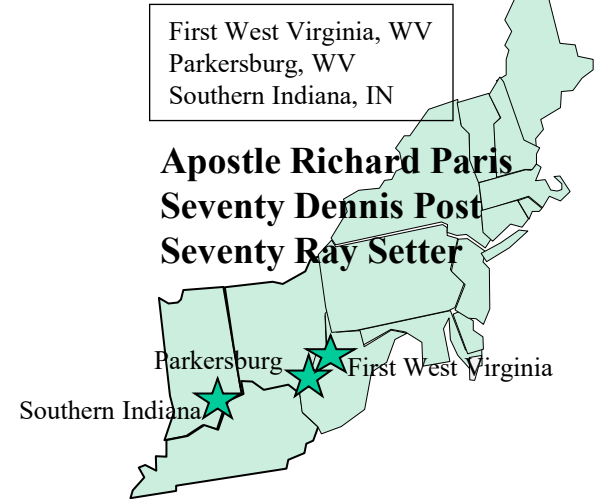

APOSTOLIC FIELDS

Northwest & Western States

North Central & Upper Great Lakes States including Alaska

Northeast States

CPZ & Central States including Hawaii

Southeast States

International Fields

- Canada**
- Apostle Matt Goodrich
- Seventy Bruce Terry
- Central & South America**
- Apostle William Baker
- Europe**
- Apostle Richard Paris
- Middle East**
- Apostle Rod Walsh
- Africa**
- Apostle **Ralph Damon**
- Seventy Friday Mbaoma
- India & Asia**
- Apostle **Ralph Damon**
- Pacific Region**
- Apostle Steve Tims

South Central States

Notes:
• Those “double assigned” are noted in **dark blue**